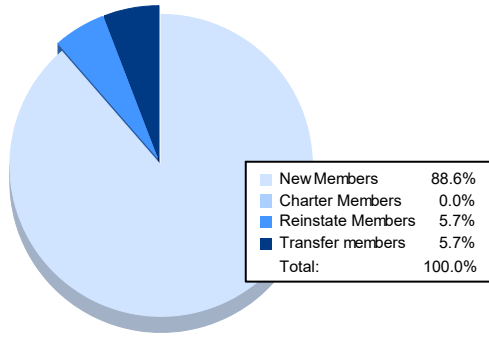

Year	New Clubs	Dropped Clubs	Gain/ Loss Clubs	New Members	Charter Members	Reinstate Members	Transfer Members	Total Member Added	Total Members Dropped	Gain/ Loss Members
2016-2017	0	2	-2	131	0	7	1	139	165	-26
2017-2018	0	2	-2	88	0	6	1	95	157	-62
2018-2019	0	2	-2	74	1	7	2	84	140	-56
2019-2020	0	0	0	72	1	2	1	76	116	-40
2020-2021	0	1	-1	31	0	2	2	35	114	-79
<b>Average</b>	<b>0</b>	<b>1</b>	<b>-1</b>	<b>79</b>	<b>0</b>	<b>5</b>	<b>1</b>	<b>86</b>	<b>138</b>	<b>-53</b>

### Membership Composition June 2021 Cumulative