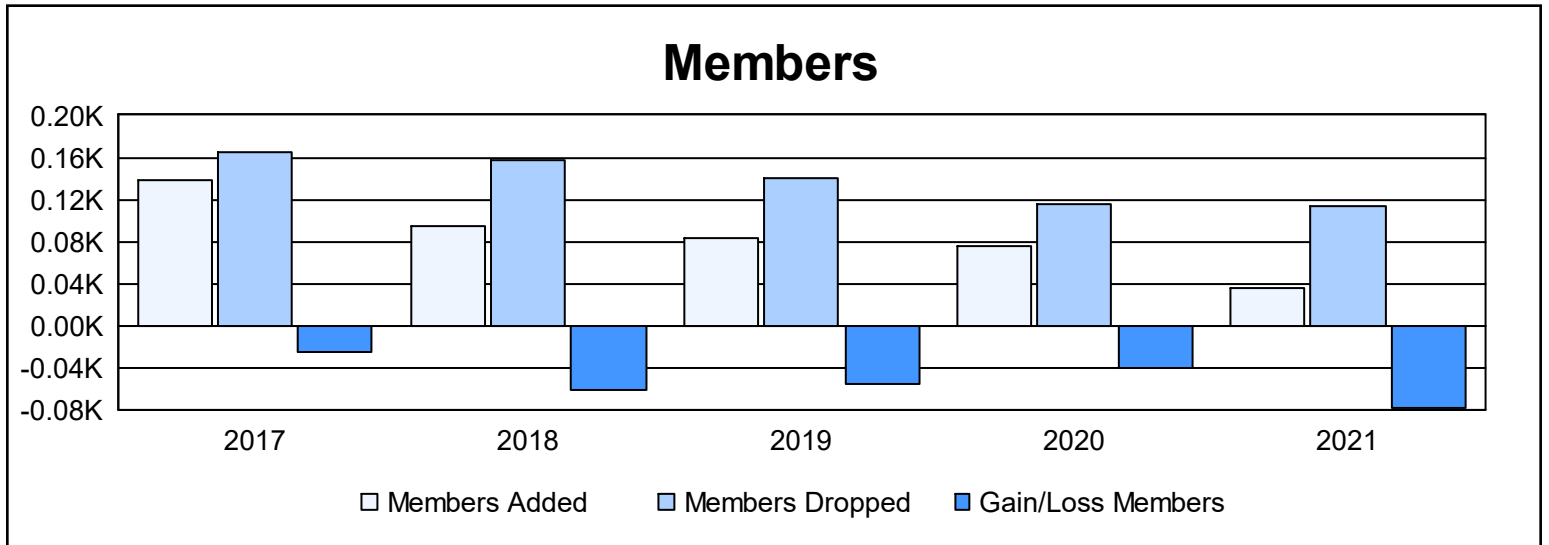

Year	New Clubs	Dropped Clubs	Gain/ Loss Clubs	New Members	Charter Members	Reinstate Members	Transfer Members	Total Member Added	Total Members Dropped	Gain/ Loss Members
2016-2017	0	2	-2	131	0	7	1	139	165	-26
2017-2018	0	2	-2	88	0	6	1	95	157	-62
2018-2019	0	2	-2	74	1	7	2	84	140	-56
2019-2020	0	0	0	72	1	2	1	76	116	-40
2020-2021	0	1	-1	31	0	2	2	35	114	-79
<b>Average</b>	<b>0</b>	<b>1</b>	<b>-1</b>	<b>79</b>	<b>0</b>	<b>5</b>	<b>1</b>	<b>86</b>	<b>138</b>	<b>-53</b>

### Membership Composition June 2021 Cumulative