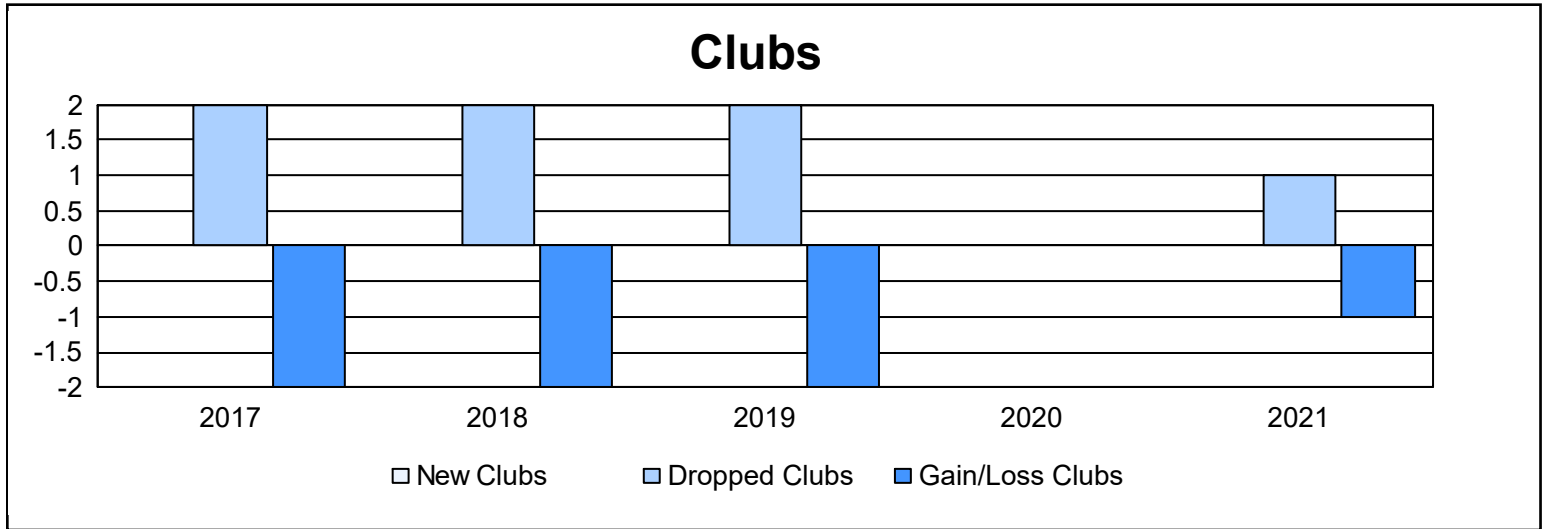

Year	New Clubs	Dropped Clubs	Gain/ Loss Clubs	New Members	Charter Members	Reinstate Members	Transfer Members	Total Member Added	Total Members Dropped	Gain/ Loss Members
2016-2017	0	2	-2	131	0	7	1	139	165	-26
2017-2018	0	2	-2	88	0	6	1	95	157	-62
2018-2019	0	2	-2	74	1	7	2	84	140	-56
2019-2020	0	0	0	72	1	2	1	76	116	-40
2020-2021	0	1	-1	31	0	2	2	35	114	-79
<b>Average</b>	<b>0</b>	<b>1</b>	<b>-1</b>	<b>79</b>	<b>0</b>	<b>5</b>	<b>1</b>	<b>86</b>	<b>138</b>	<b>-53</b>

### Membership Composition June 2021 Cumulative